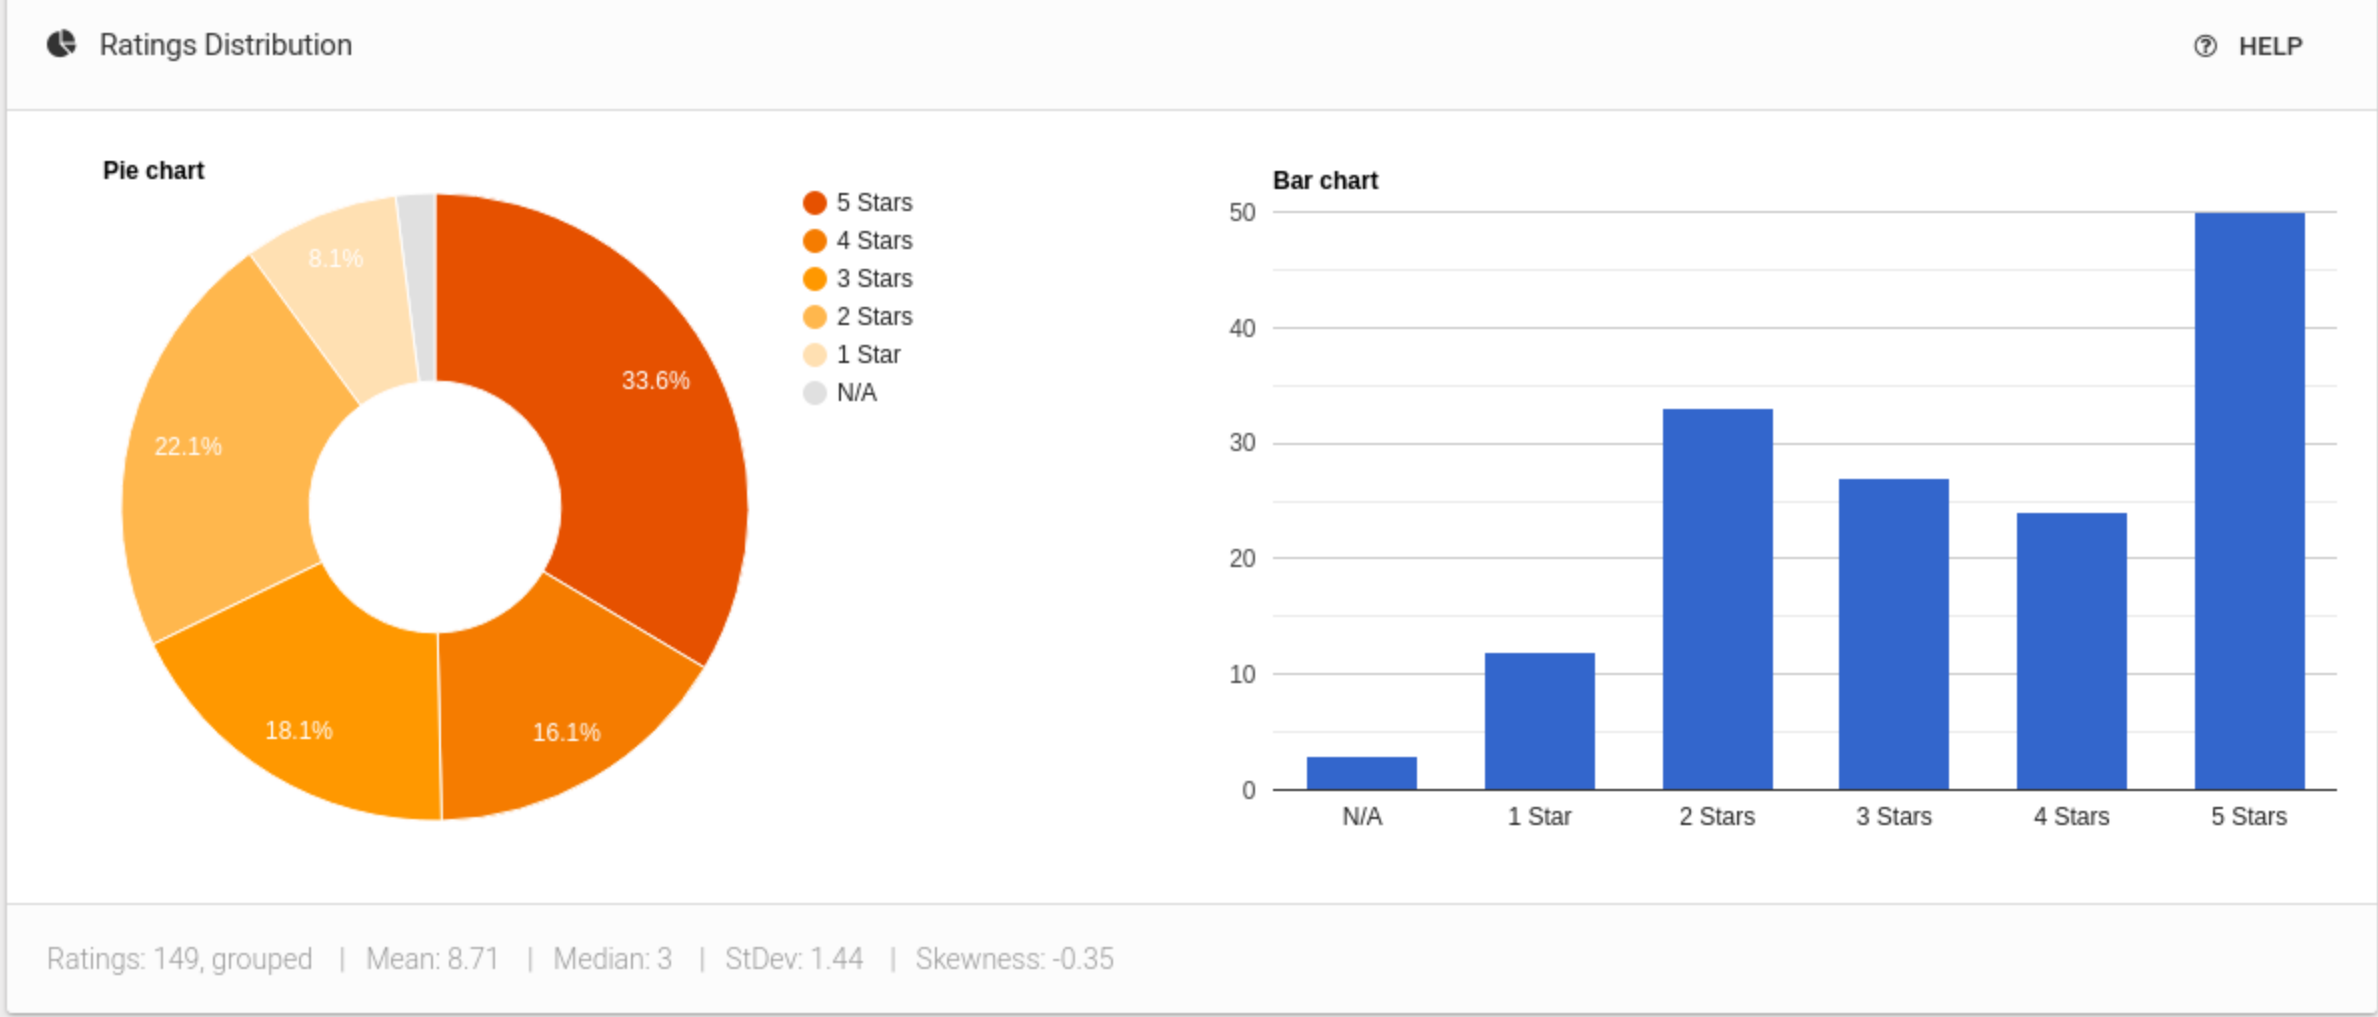

TOP 5%

3
Site Rank
out of 58 reviewers

TOP 5%

149
Hosts Rated
out of 5,401 monitored

TOP 10%

7,858
Hosting Reviews
out of 411,703 analyzed

Provider Ratings

HELP