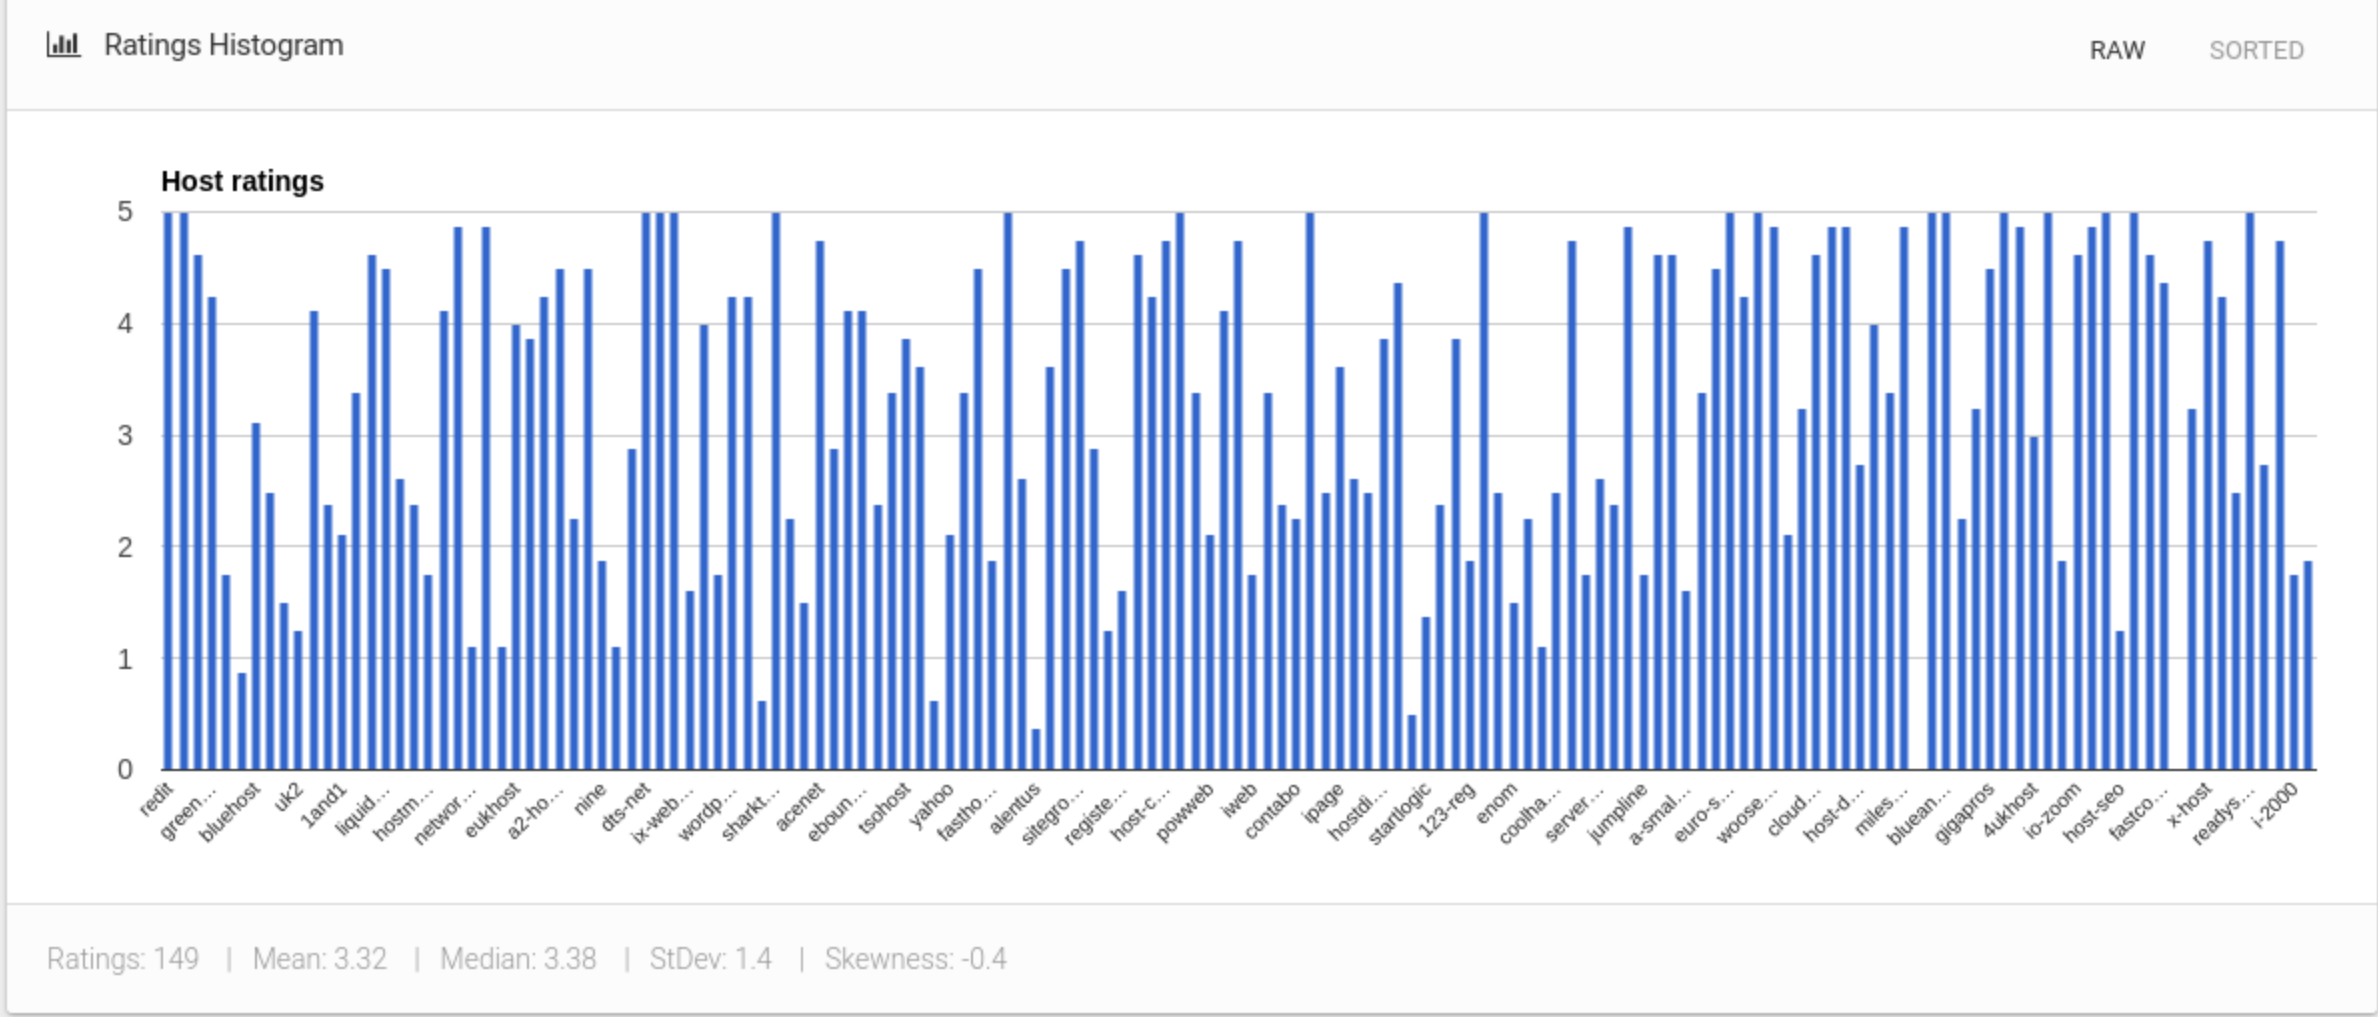

TOP 5%

3
Site Rank
out of 58 reviewers

TOP 5%

149
Hosts Rated
out of 5,401 monitored

TOP 10%

7,858
Hosting Reviews
out of 411,703 analyzed

Provider Ratings

HELP