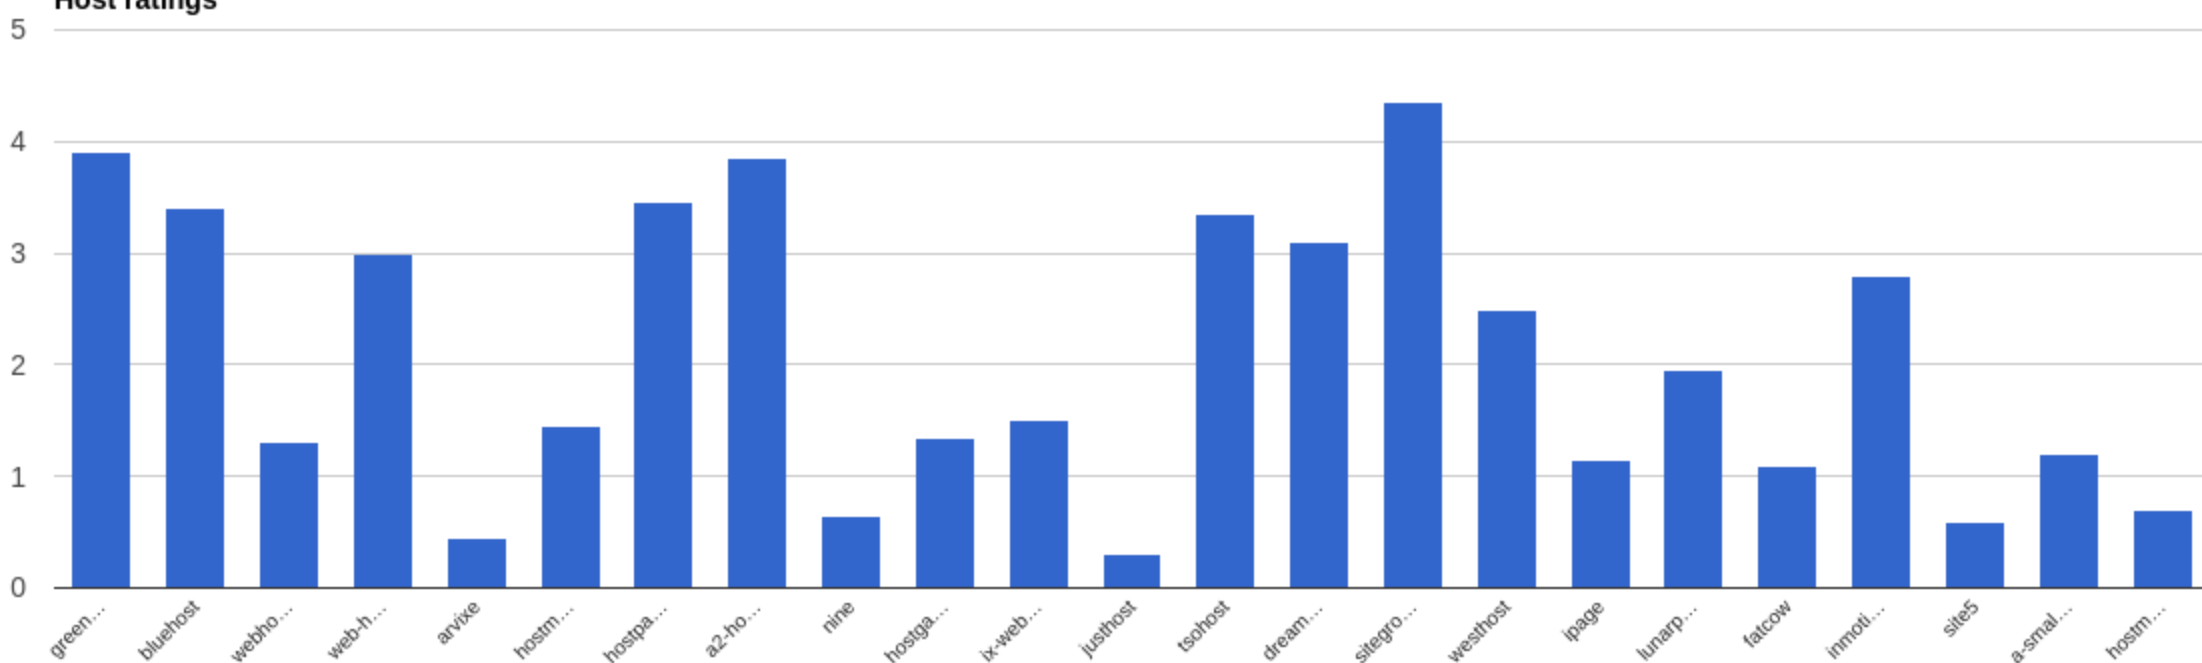

Best Web Hosting in 2018

REVIEWS & COMPARISON

We are *paying* customers to all of the web hosting providers listed on this site.

Disclosure: When you purchase a service or a product through our links, we sometimes earn a commission. [Read More..](#)

John Stevens — Nov 5, 2018

Facebook

LinkedIn

Total: 4.3k

HOSTINGFACTS.COM

TOP 10%

6.73
Trust Score
on a scale from 1 to 10

TOP 25%

13
Site Rank
out of 58 reviewers

TOP 25%

23
Hosts Rated
out of 5,401 monitored

TOP 25%

1,331
Hosting Reviews
out of 412,100 analyzed

Ratings Histogram

RAW SORTED

Host ratings

Ratings: 23 | Mean: 2.06 | Median: 1.5 | StDev: 1.25 | Skewness: 0.27

Ratings Distribution

HELP