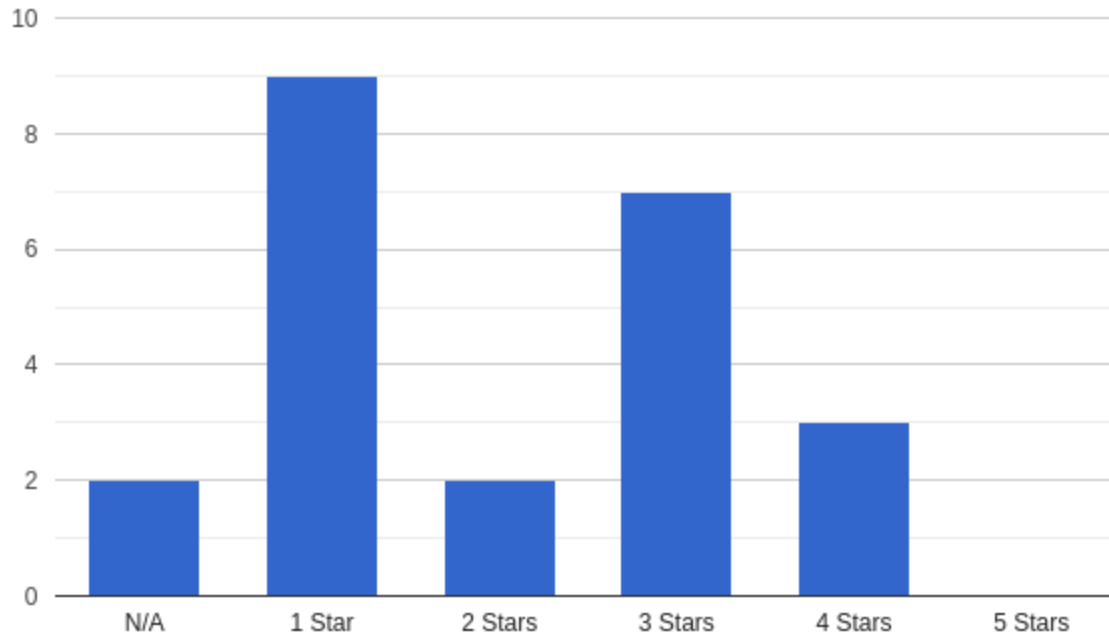

### Ratings Distribution

HELP

#### Pie chart

- 4 Stars
- 3 Stars
- 2 Stars
- 1 Star
- N/A

#### Bar chart

Ratings: 23, grouped | Mean: 0.79 | Median: 2 | StDev: 1.25 | Skewness: 0.13