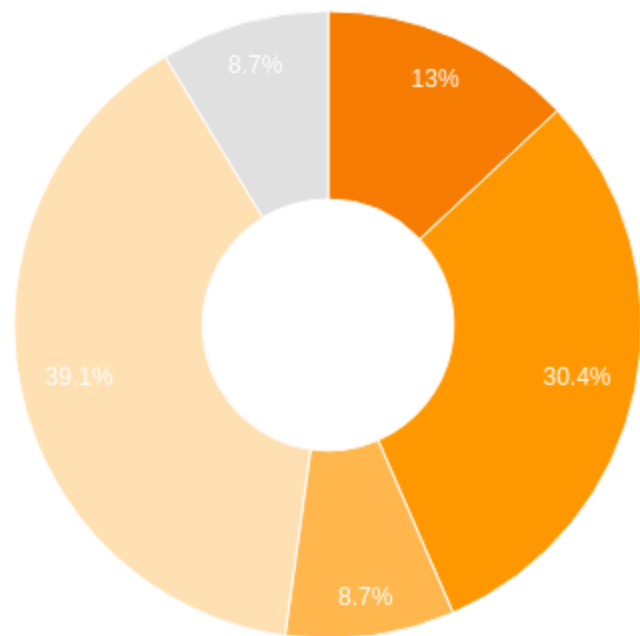

Pie chart

- 4 Stars
- 3 Stars
- 2 Stars
- 1 Star
- N/A