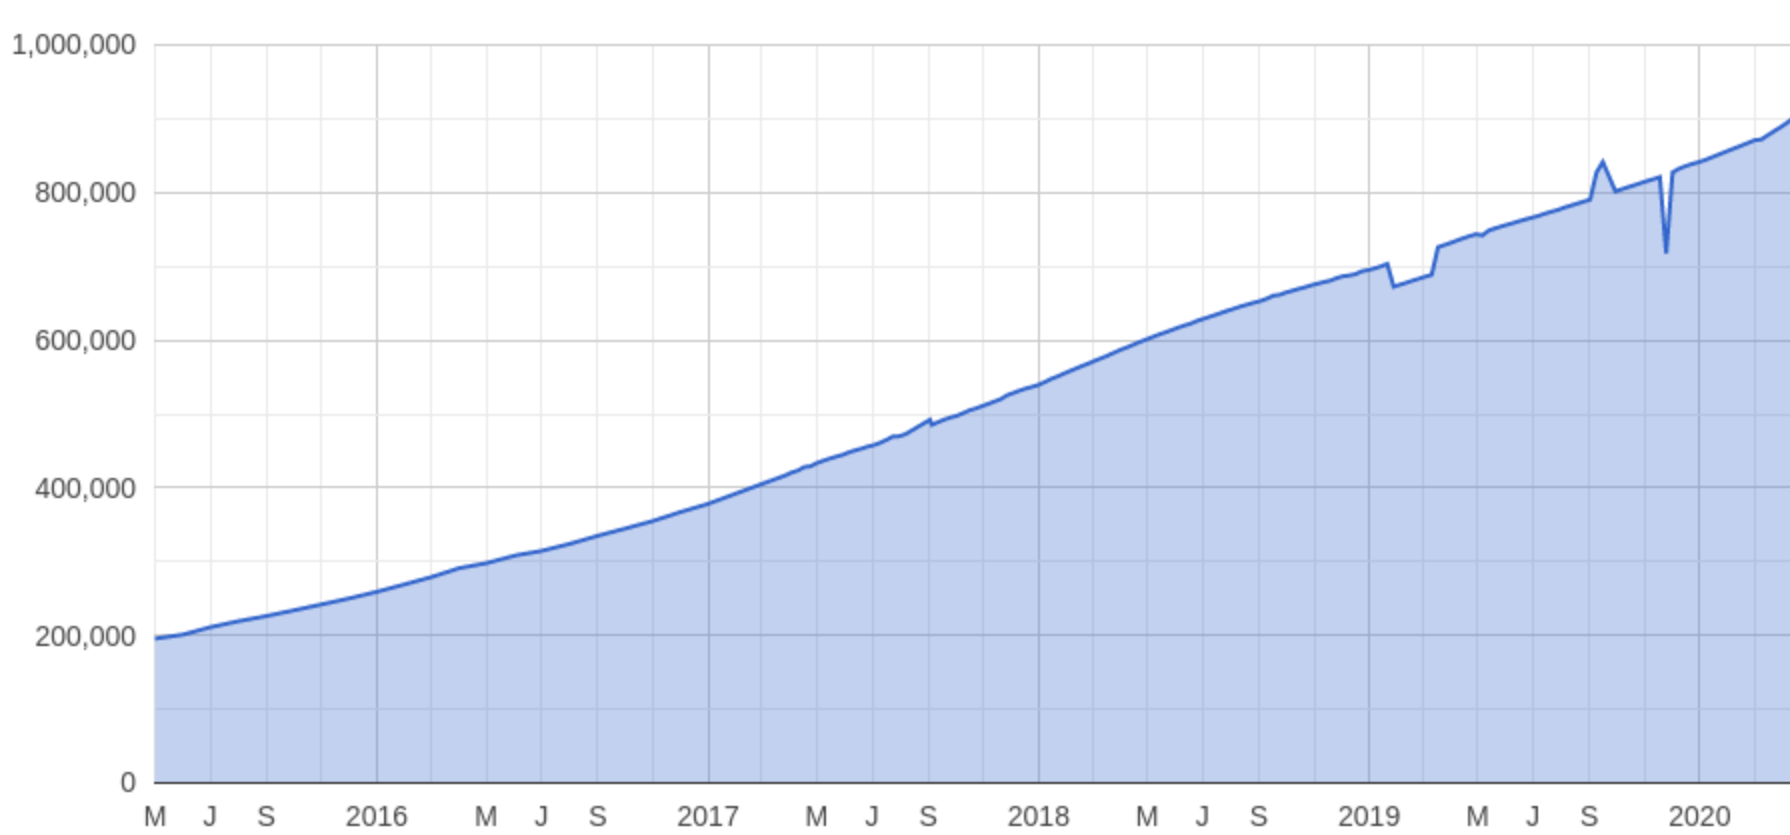

STAY HOME, STAY SAFE

3 months StartUp hosting for $0.99

COVID-19 outbreak poses a serious challenge to many of us. To help more people get their businesses online in this hard time we now offer 3 months StartUp hosting for only $0.99 .

RELIABLE
Web

MANAGED
WordPress

HIGH PERFORMANCE
WooCommerce

SITEGROUND.COM

TOP 10%

4.41

Global Rating
on a scale from 0 to 5

TOP 1%

20

Site Rank
out of 5,272 providers

TOP 1%

900,525

Domains Hosted
out of 367,910,402 analyzed

TOP 5%

7%

Growth Rate
Year over Year

Domains Hosted

GRAPH TABLE

Ratings Histogram

RAW SORTED