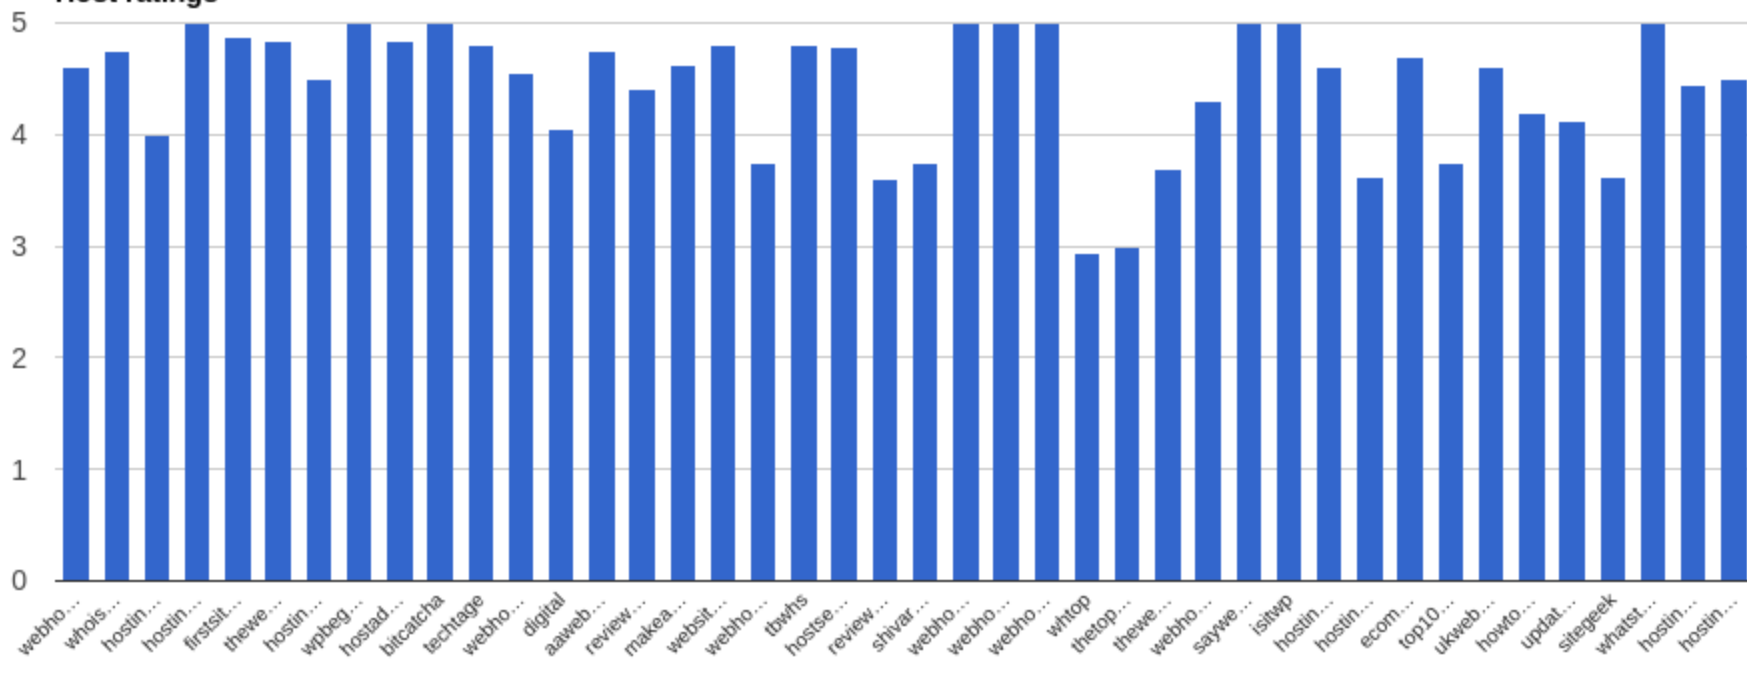

Host ratings

Ratings: 42 | Mean: 4.43 | Median: 4.9 | Mode: N/A | StDev: 0.56 | Skewness: -0.97

Ratings Distribution

HELP