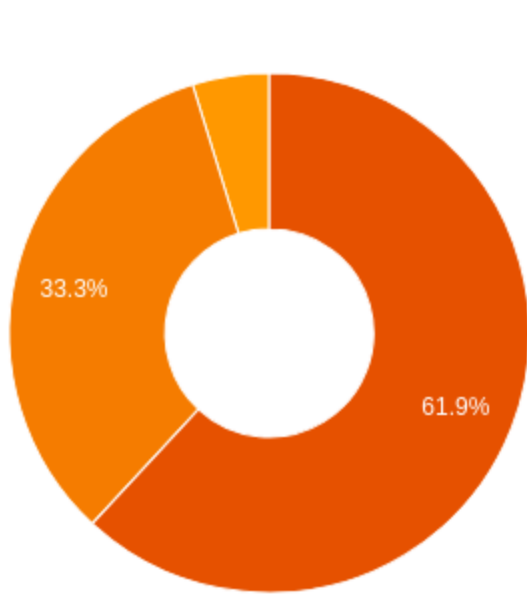

Pie chart

- 5 Stars
- 4 Stars
- 3 Stars

Bar chart

Ratings: 42, grouped | Mean: 4.57 | Median: 5 | Mode: N/A | StDev: 0.58 | Skewness: -1

Provider Ratings

HELP

Filter: Type to filter...

Show: 10