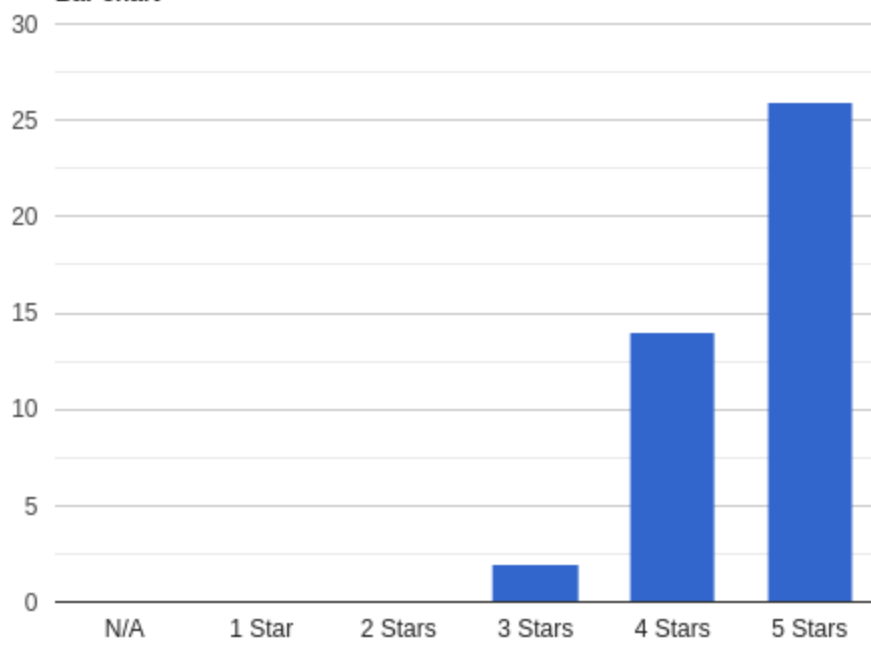

Domains Hosted

GRAPH TABLE

Ratings Histogram

RAW SORTED

Host ratings

Ratings: 42 | Mean: 4.43 | Median: 4.9 | Mode: N/A | StDev: 0.56 | Skewness: -0.97

Ratings Distribution

HELP

Pie chart

- 5 Stars
- 4 Stars
- 3 Stars

Bar chart

Ratings: 42, grouped | Mean: 4.57 | Median: 5 | Mode: N/A | StDev: 0.58 | Skewness: -1

Provider Ratings

HELP

Filter: Type to filter...

Show: 10