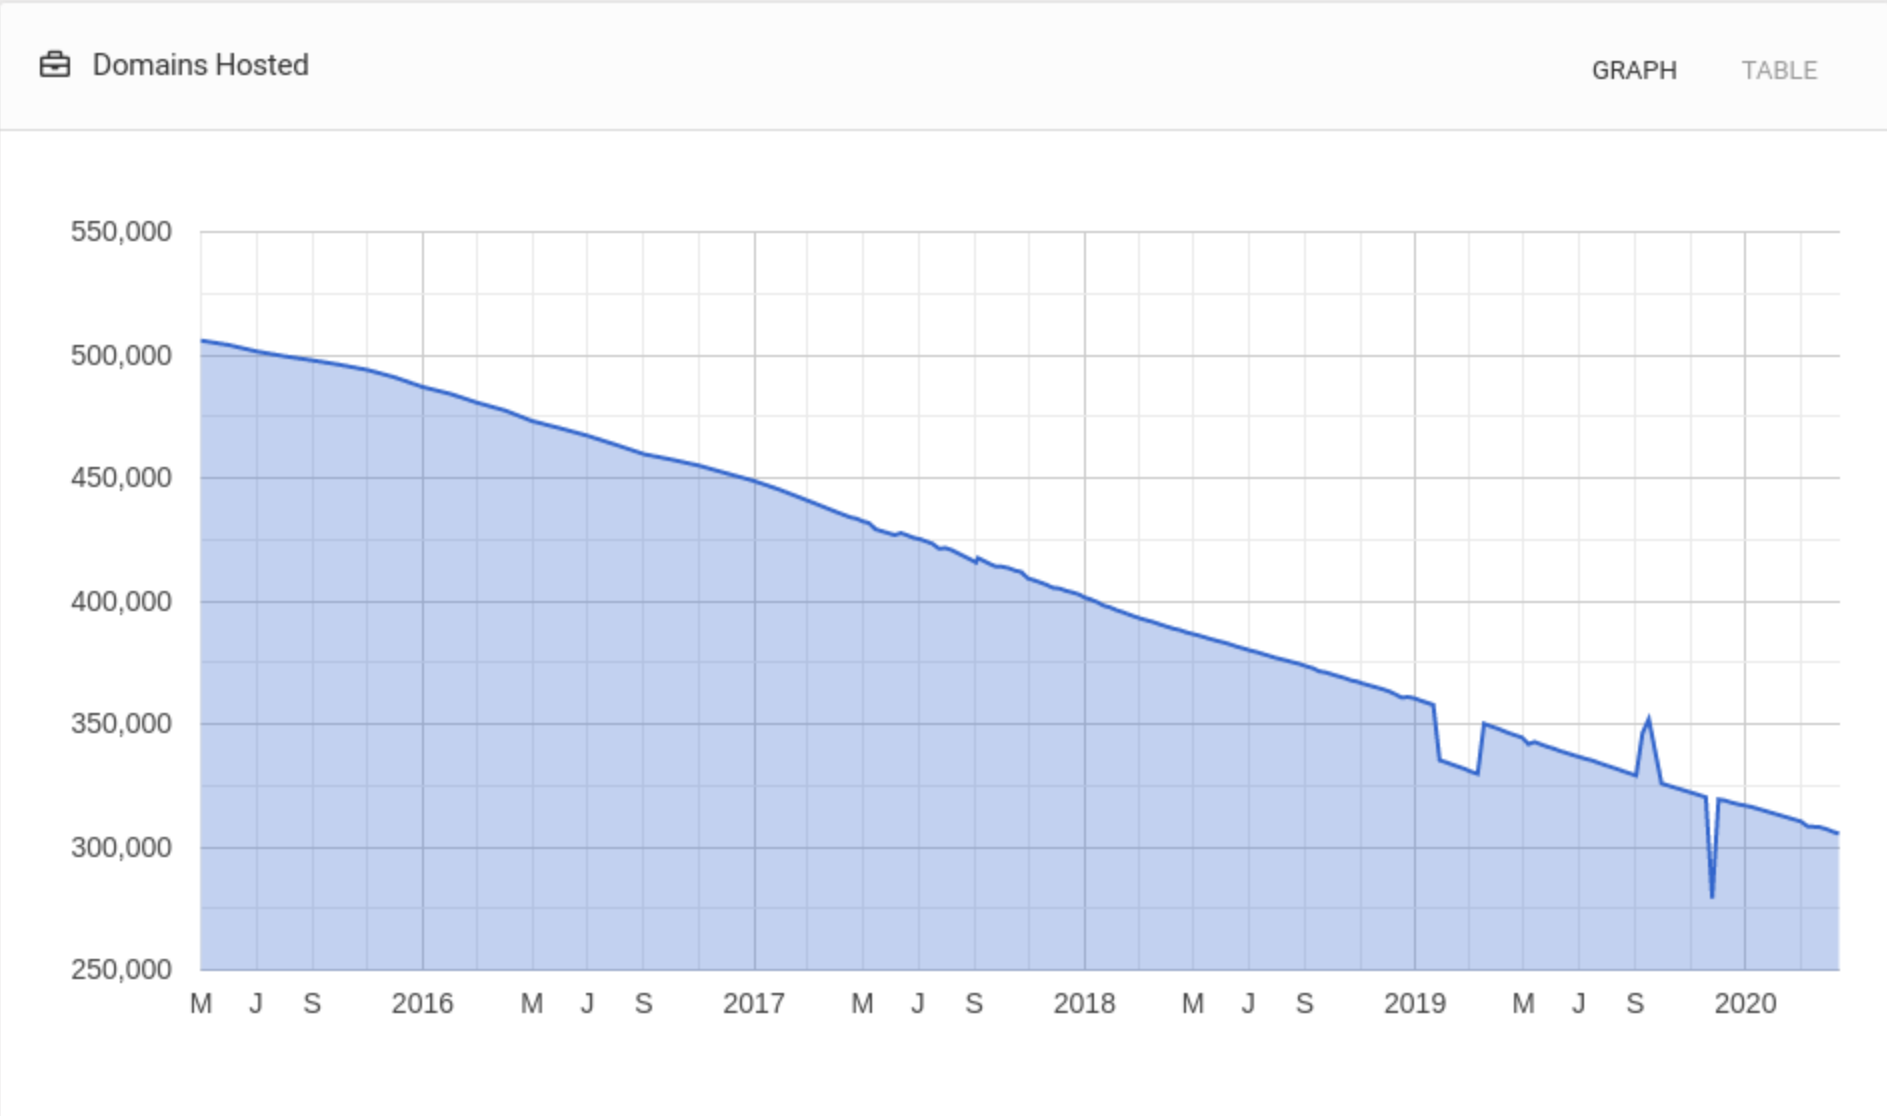

TOP 1%

305,399
Domains Hosted
out of 367,910,402 analyzed

-28%
Growth Rate
Year over Year

Provider Ratings

HELP

Filter: Show: 10

Reviewer	Assigned Rating	Reviewer Analysis				
		Credibility	Site Rank	Trust Score	Ratings	Reviews
Web Hosting Geeks	4.53	GOOD	1	7.63	719	20,619
Who Is Hosting This	2.88	GOOD	3	8.56	155	11,115
Hosting Advice	4.75	POOR	23	2.94	27	27
Host Advice	2	GOOD	2	8.22	612	22,248
WPBeginner	4.75	POOR	26	4.67	15	15
Web Hosting Secret Revealed	3.75	POOR	12	4.47	38	38
Bit Catcha	5	POOR	19	3.96	28	28
Digital	3.8	POOR	18	4.7	26	31,469
AA Webmasters	4.6	POOR	24	4.41	17	17
Web Hosting Search	5	POOR	16	3.94	36	36