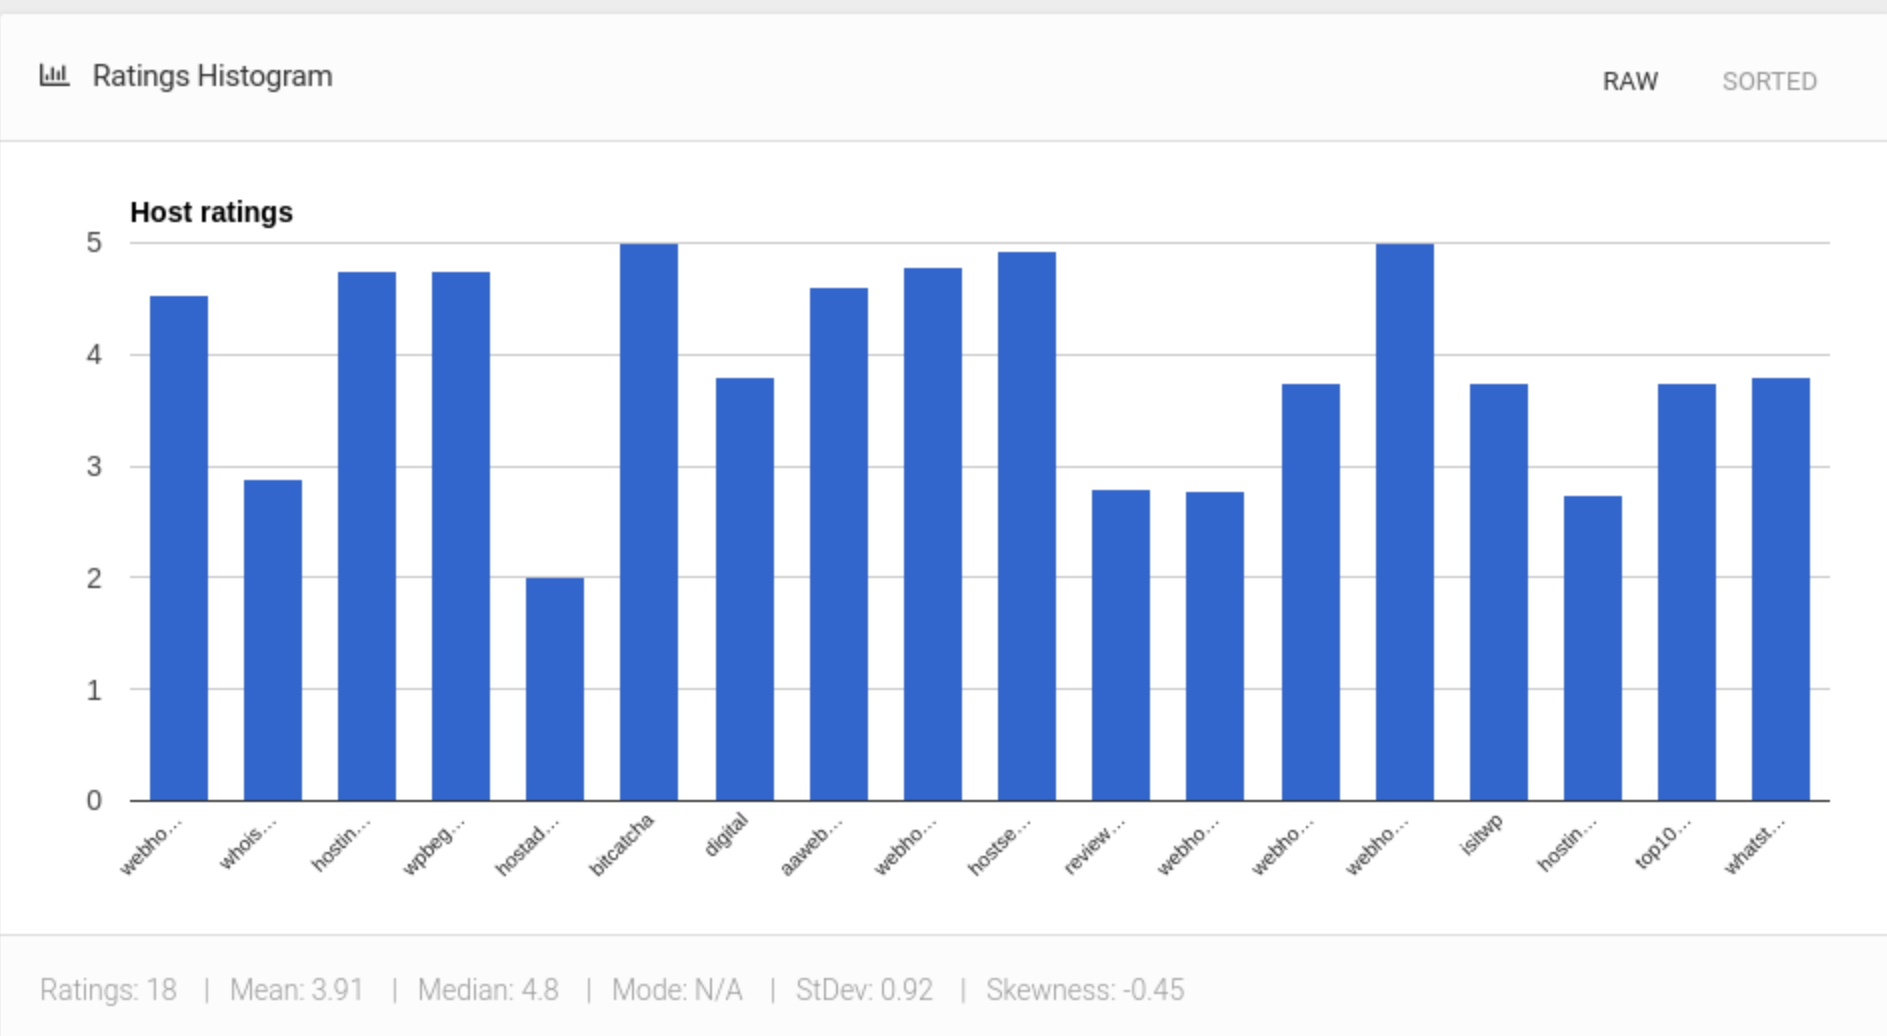

TOP 1%

305,399
Domains Hosted
out of 367,910,402 analyzed

-28%
Growth Rate
Year over Year

Provider Ratings

HELP

Filter: Show: 10

Reviewer	Assigned Rating	Reviewer Analysis				
		Credibility	Site Rank	Trust Score	Ratings	Reviews
Web Hosting Geeks	4.53	GOOD	1	7.63	719	20,619
Who Is Hosting This	2.88	GOOD	3	8.56	155	11,115
Hosting Advice	4.75	POOR	23	2.94	27	27
Host Advice	2	GOOD	2	8.22	612	22,248
WPBeginner	4.75	POOR	26	4.67	15	15
Web Hosting Secret Revealed	3.75	POOR	12	4.47	38	38
Bit Catcha	5	POOR	19	3.96	28	28
Digital	3.8	POOR	18	4.7	26	31,469
AA Webmasters	4.6	POOR	24	4.41	17	17
Web Hosting Search	5	POOR	16	3.94	36	36