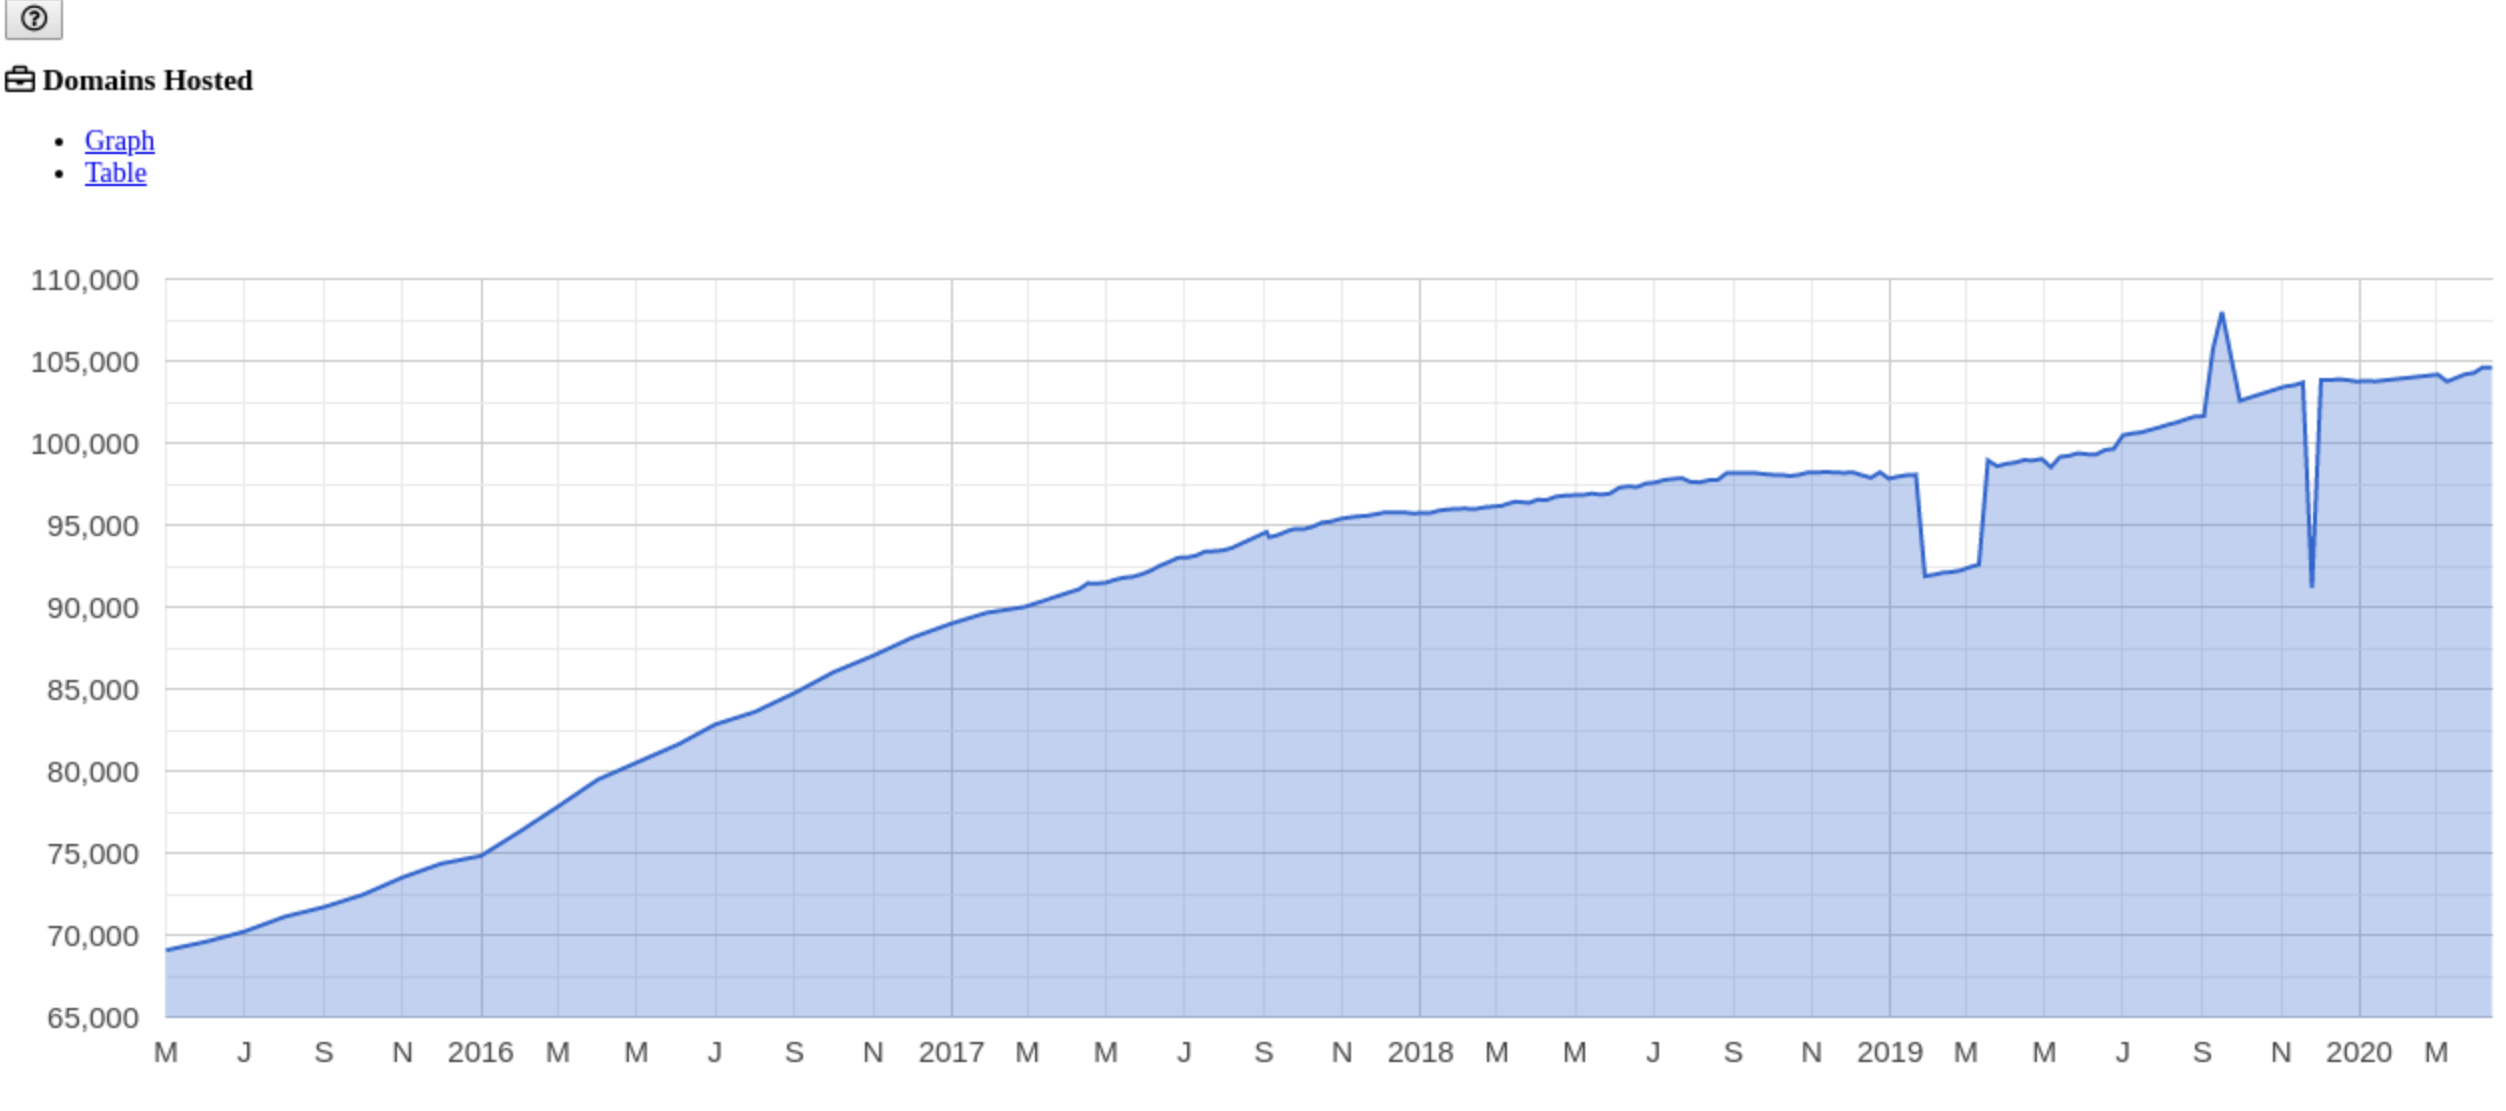

YOUR WEBSITE BELONGS ON THE WEB HOSTING PLATFORM THAT'S FASTER, SECURE & ECO-FRIENDLY.

Starting from ~~$0.95~~ **$2.95** per month.

[GET STARTED NOW](#) OR [SEE OUR PLANS](#)

greengeeks.com
Top 25%

3.85
Global Rating on a scale from 0 to 5

Top 5%

100
Site Rank out of 5,272 providers

Top 5%

Top 5%

-7%
Growth Rate Year over Year

Domains Hosted

Graph Table

Date	Gained	Lost	Net	Total	Market Share
2019-05-06	750	1,253	-503	98,523	0.027851%
2019-05-13	1,290	662	+628	99,151	0.027591%
2019-05-20	686	619	+67	99,218	0.027597%
2019-05-27	757	598	+159	99,377	0.027629%
2019-06-03	680	744	-64	99,313	0.027596%
2019-06-10	618	629	-11	99,302	0.027584%
2019-06-17	860	590	+270	99,572	0.027661%
2019-06-24	662	587	+75	99,647	0.027679%
2019-07-01	1,445	619	+826	100,473	0.027894%
2019-07-08	614	509	+105	100,578	0.027920%
2019-07-15	665	597	+68	100,646	0.027924%
2019-07-22	1,430	1,132	+298	100,944	0.027969%
2019-08-05	768	599	+169	101,116	0.028027%
2019-08-12	701	564	+137	101,253	0.028029%
2019-08-19	708	515	+193	101,443	0.028062%
2019-08-26	711	542	+169	101,612	0.028103%
2019-09-02	773	747	+26	101,638	0.028106%
2019-09-09	834	2,796	-1,962	105,719	0.028282%
2019-09-16	2,832	556	+2,276	107,996	0.029868%
2019-09-30	1,694	1,085	+609	102,574	0.028331%
2019-10-07	798	614	+184	102,757	0.028377%
2019-11-04	2,648	1,960	+688	103,445	0.028523%
2019-11-11	727	651	+76	103,521	0.028512%
2019-11-18	733	569	+164	103,685	0.028547%
2019-11-25	604	13,125	-12,521	91,164	0.028573%
2019-12-02	745	634	+111	103,847	0.028548%
2019-12-09	739	755	-16	103,831	0.028525%
2019-12-16	717	659	+58	103,888	0.028522%
2019-12-23	561	619	-58	103,830	0.028506%
2019-12-30	510	590	-80	103,750	0.028491%
2020-01-06	660	621	+39	103,789	0.028491%
2020-01-13	721	751	-30	103,759	0.028463%
2020-03-02	4,860	4,448	+412	104,171	0.028422%
2020-03-09	719	1,144	-425	103,746	0.028606%
2020-03-23	2,038	2,025	+13	104,184	0.028366%
2020-03-30	794	707	+87	104,275	0.028372%
2020-04-06	893	550	+343	104,618	0.028450%
2020-04-13	775	795	-20	104,594	0.028429%