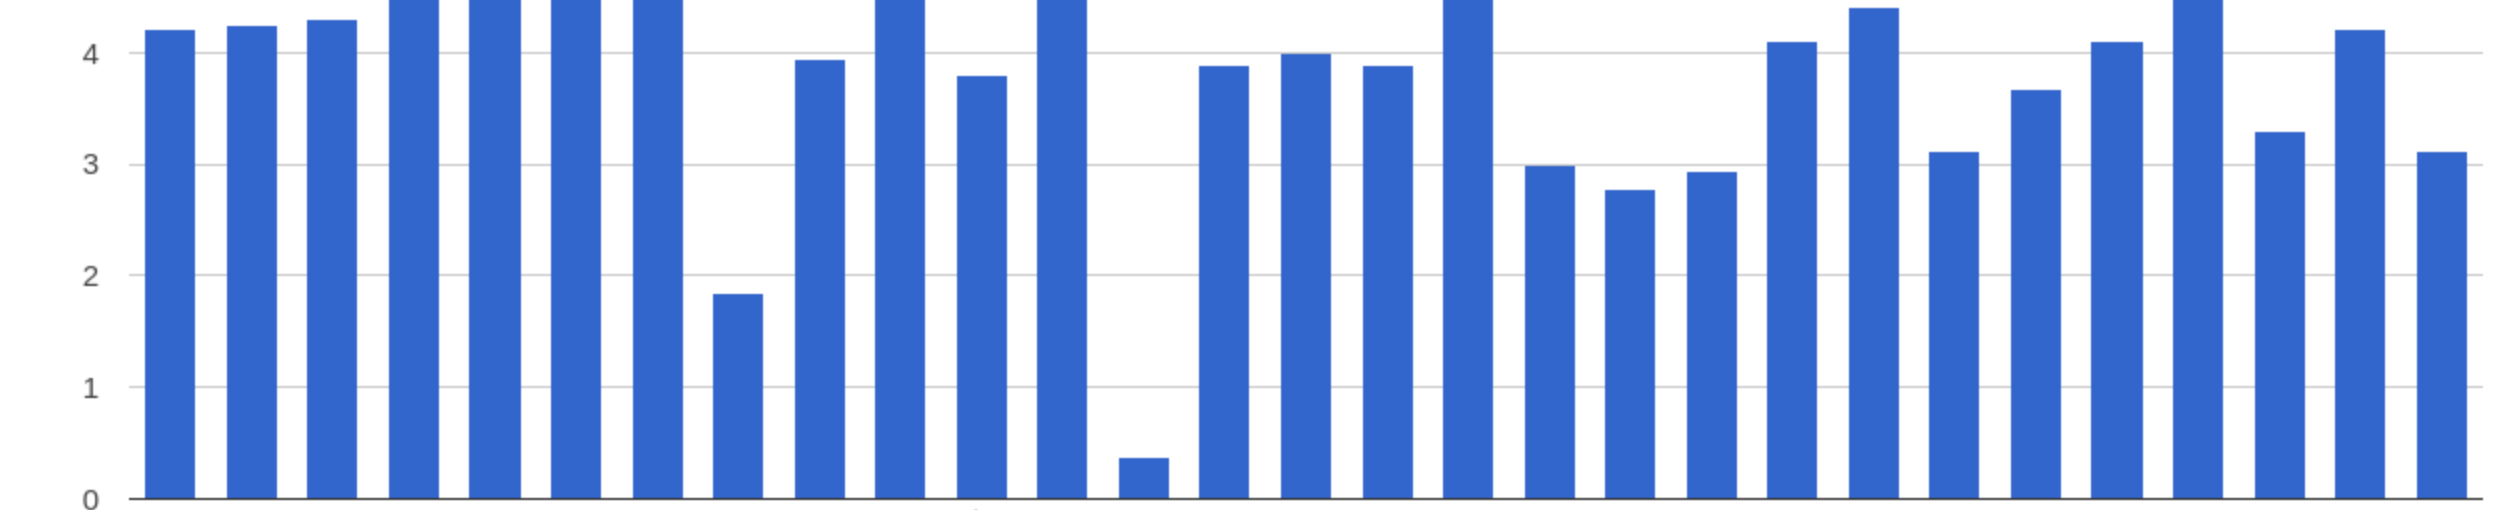

Ratings Histogram

Raw Sorted

Ratings: 29 | Mean: 3.86 | Median: 4.55 | Mode: N/A | StDev: 1 | Skewness: -1.57

Ratings Distribution

Help