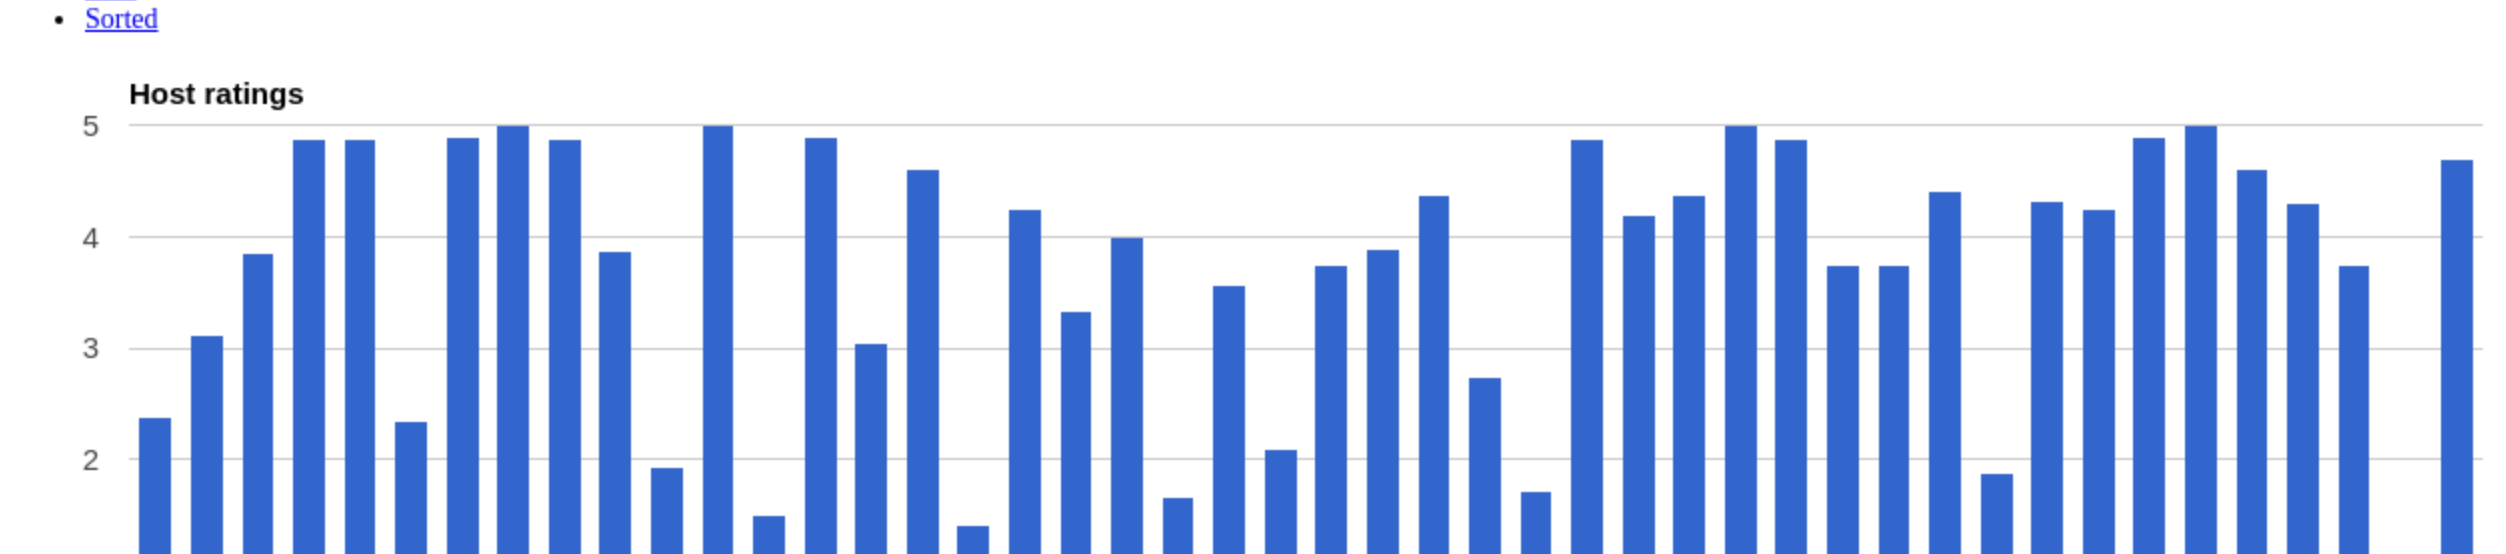

Ratings Histogram

- Raw
- Sorted

Ratings Distribution

Help