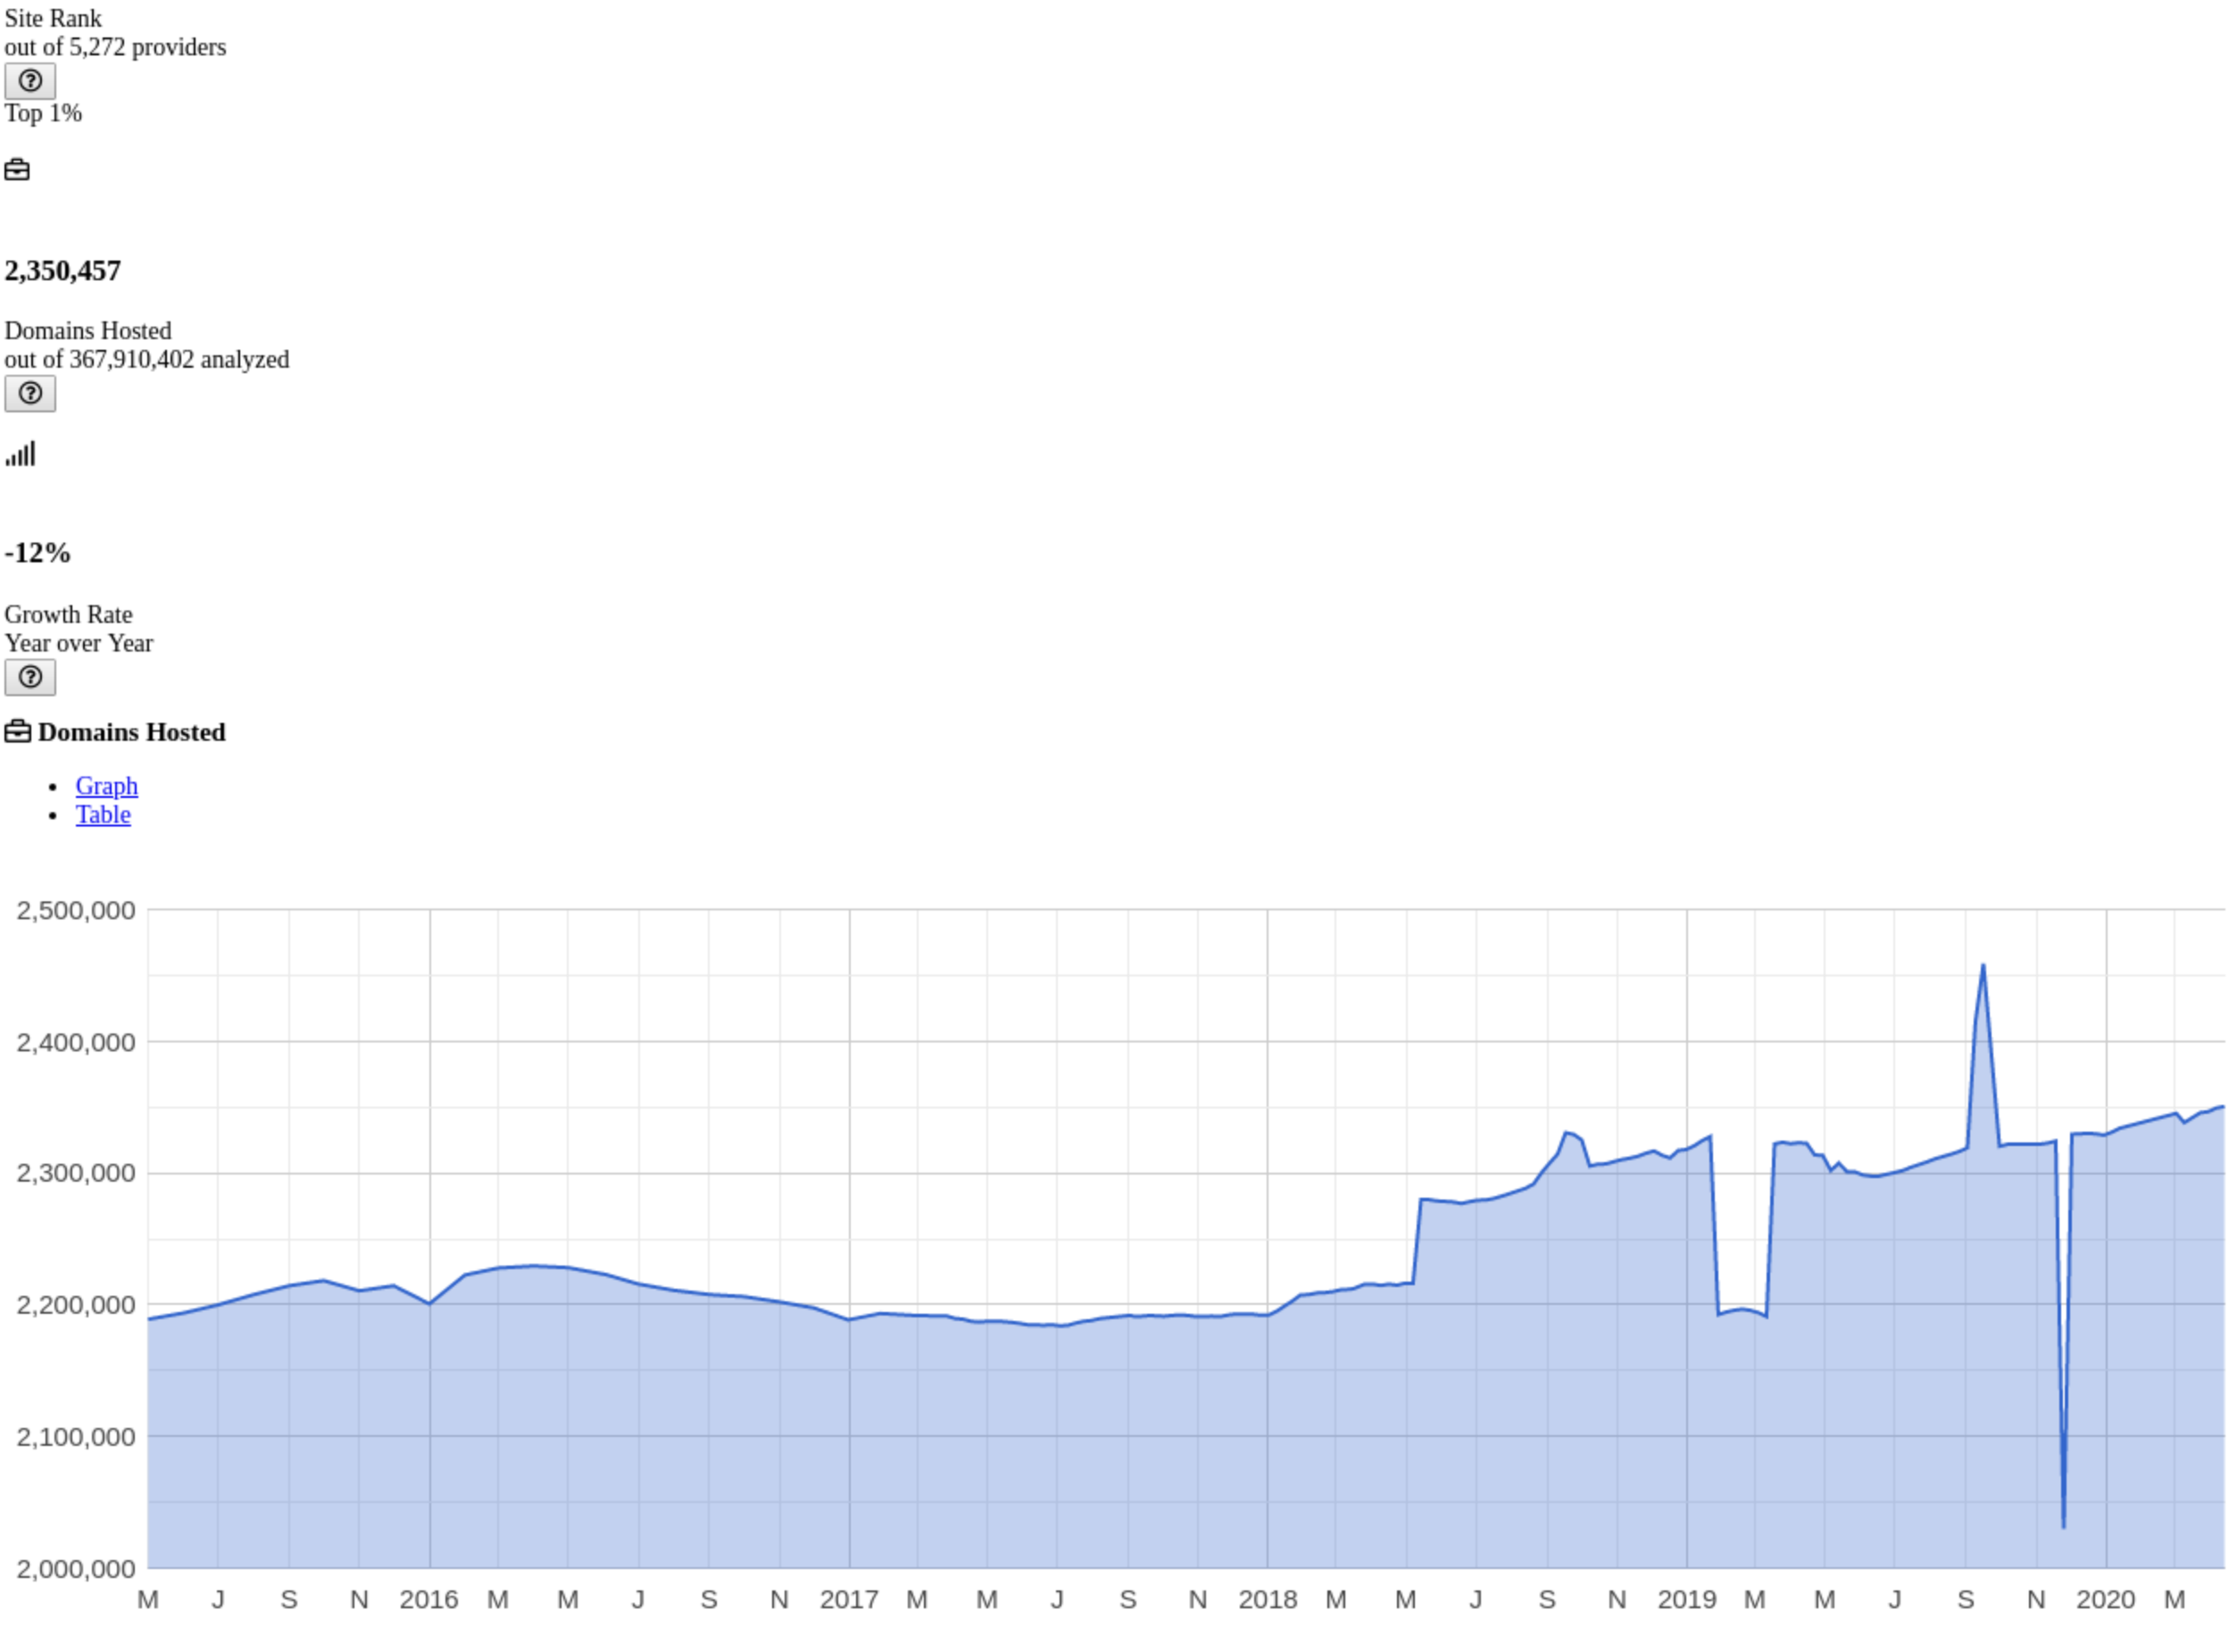

Domains Hosted

- Graph
- Table

Date	Gained	Lost	Net	Total	Market Share
2019-05-06	14,302	25,814	-11,512	2,301,826	0.650689%
2019-05-13	23,933	18,338	+5,595	2,307,421	0.642091%
2019-05-20	14,238	20,709	-6,471	2,300,950	0.639992%
2019-05-27	14,800	14,990	-190	2,300,760	0.639667%
2019-06-03	13,269	15,656	-2,387	2,298,373	0.638636%
2019-06-10	13,314	14,123	-809	2,297,564	0.638211%
2019-06-17	13,376	13,368	+8	2,297,572	0.638264%
2019-06-24	13,628	12,236	+1,392	2,298,964	0.638573%
2019-07-01	13,210	11,860	+1,350	2,300,314	0.638619%
2019-07-08	12,793	11,277	+1,516	2,301,830	0.638985%
2019-07-15	13,781	11,268	+2,513	2,304,344	0.639338%
2019-07-22	27,190	23,152	+4,038	2,308,382	0.639585%
2019-08-05	13,900	11,600	+2,300	2,310,741	0.640489%
2019-08-12	13,626	11,887	+1,739	2,312,484	0.640155%
2019-08-19	13,748	11,907	+1,841	2,314,266	0.640200%
2019-08-26	13,985	11,968	+2,017	2,316,279	0.640626%
2019-09-02	14,454	11,746	+2,708	2,318,986	0.641270%
2019-09-09	14,635	56,560	-41,925	2,414,545	0.645935%
2019-09-16	58,412	13,970	+44,442	2,458,998	0.680080%
2019-09-23	26,177	27,574	-1,397	2,320,227	0.640840%
2019-10-07	13,580	12,123	+1,457	2,321,673	0.641151%
2019-11-04	49,894	49,780	+114	2,321,787	0.640191%
2019-11-11	13,238	12,438	+800	2,322,587	0.639689%
2019-11-18	14,068	12,502	+1,566	2,324,153	0.639896%
2019-11-25	11,841	306,156	-294,315	2,029,838	0.636208%
2019-12-02	15,310	11,374	+3,936	2,329,358	0.640360%
2019-12-09	13,071	12,773	+298	2,329,656	0.640020%
2019-12-16	12,481	12,079	+402	2,330,039	0.639708%
2019-12-23	11,421	11,838	-417	2,329,622	0.639586%
2019-12-30	11,078	12,036	-958	2,328,664	0.639469%
2020-01-06	14,577	12,283	+2,294	2,330,958	0.639862%
2020-01-13	15,370	12,407	+2,963	2,333,947	0.640252%
2020-03-02	97,183	85,982	+11,201	2,345,148	0.639856%
2020-03-09	14,190	21,153	-6,963	2,338,161	0.634705%
2020-03-23	40,684	40,142	+542	2,345,666	0.638556%
2020-03-30	15,634	14,855	+779	2,346,512	0.638452%
2020-04-06	16,515	13,732	+2,783	2,349,295	0.638871%
2020-04-13	16,379	15,151	+1,228	2,350,457	0.638867%